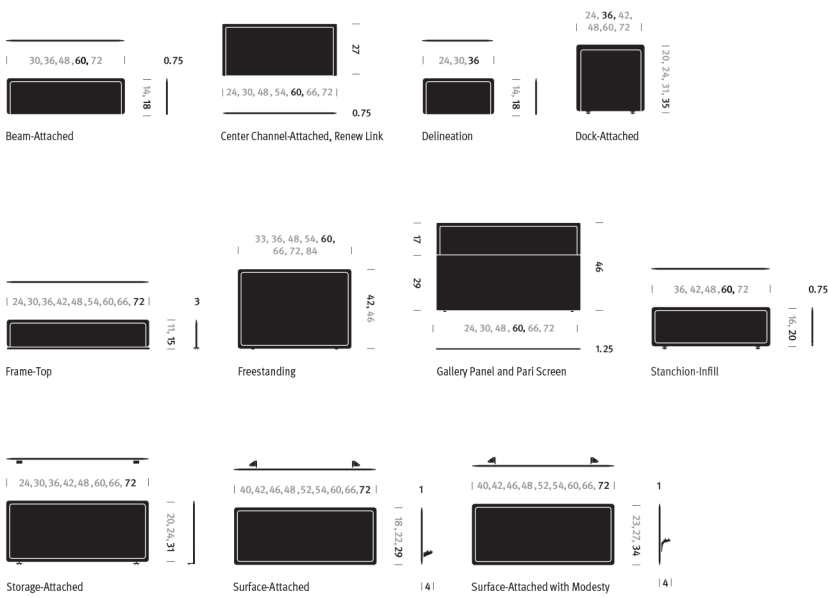

## Flexes

Pari Screens are easy to install. Most simply attach to surfaces or the furniture's structure. Screens can be temporarily attached and easily moved at any time. And freestanding Pari Screens can be moved at will. As your workplace adapts to accommodate change, you can easily reconfigure Pari Screens and add more.

## Components